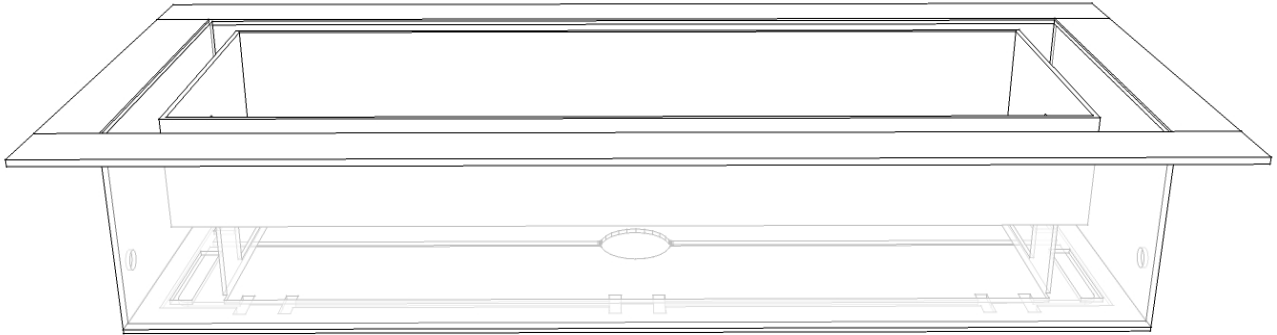

Framed OG Floor Vent [Luxe] Supply Specification Sheet

Perspective View

Component Dimensions

OG	2"X10"		2"X12"		3"X10"		4"X10"		4"X12"		4"X14"		6"X10"		6"X12"		6"x14"		8"X8"	
	Inches	MM	Inches	MM	Inches	MM	Inches	MM	Inches	MM	Inches	MM	Inches	MM	Inches	MM	Inches	MM	Inches	MM
A1	10 3/4"	273	12 3/4"	324	11"	279	11"	279	13"	330	15"	381	11"	279	13"	330	15 1/16"	383	8 7/8"	225
A2	3 1/8"	79	3 1/8"	79	4 1/16"	103	5"	127	5"	127	5"	127	7"	177	7"	177	7 1/16"	179	8 7/8"	225
A3	1 13/16"	46	1 13/16"	46	1 13/16"	46	1 13/16"	46	1 13/16"	46	1 13/16"	46	1 13/16"	46	1 13/16"	46	1 13/16"	46	1 13/16"	46
A4	1/16"	1	1/16"	1	1/32"	1	1/16"	1	1/16"	1	1/16"	1	1/16"	1	1/16"	1	1/16"	1	1/16"	1
A5	9 3/4"	247	11 3/4"	298	9 3/4"	248	9 3/4"	248	11 3/4"	298	13 3/4"	349	9 3/4"	248	11 3/4"	298	13 3/4"	349	7 3/4"	197
A6	2 1/8"	54	2 1/8"	54	2 7/8"	73	3 3/4"	95	3 3/4"	95	3 3/4"	95	5 3/4"	146	5 3/4"	146	5 3/4"	146	7 3/4"	197
A7	5/8"	16	5/8"	16	5/8"	16	5/8"	16	5/8"	16	5/8"	16	5/8"	16	5/8"	16	5/8"	16	5/8"	16
B1	8 3/4"	222	10 11/16"	271	8 11/16"	221	8 11/16"	221	10 11/16"	271	12 11/16"	322	8 11/16"	221	10 11/16"	271	12 13/16"	325	6 11/16"	170
B2	1 3/16"	30	1 7/32"	31	1 15/16"	49	2 3/4"	70	2 3/4"	70	2 3/4"	70	4 3/4"	121	4 3/4"	121	8 13/16"	224	6 11/16"	170
B3	7/8"	22	7/8"	22	7/8"	22	7/8"	22	7/8"	22	7/8"	22	7/8"	22	7/8"	22	15/16"	24	7/8"	22
B4	3/8"	10	3/8"	10	3/8"	11	7/16"	11	7/16"	11	7/16"	11	7/16"	11	7/16"	11	7/16"	11	7/16"	11

Framed OG Floor Vent [Luxe] Supply Specification Sheet

Side View

Components

Tray: Insert finished surface material. Can slide and remove to access air flow flanges.

Body: The outer shell of the vent that houses the tray. Flange located on bottom of body.