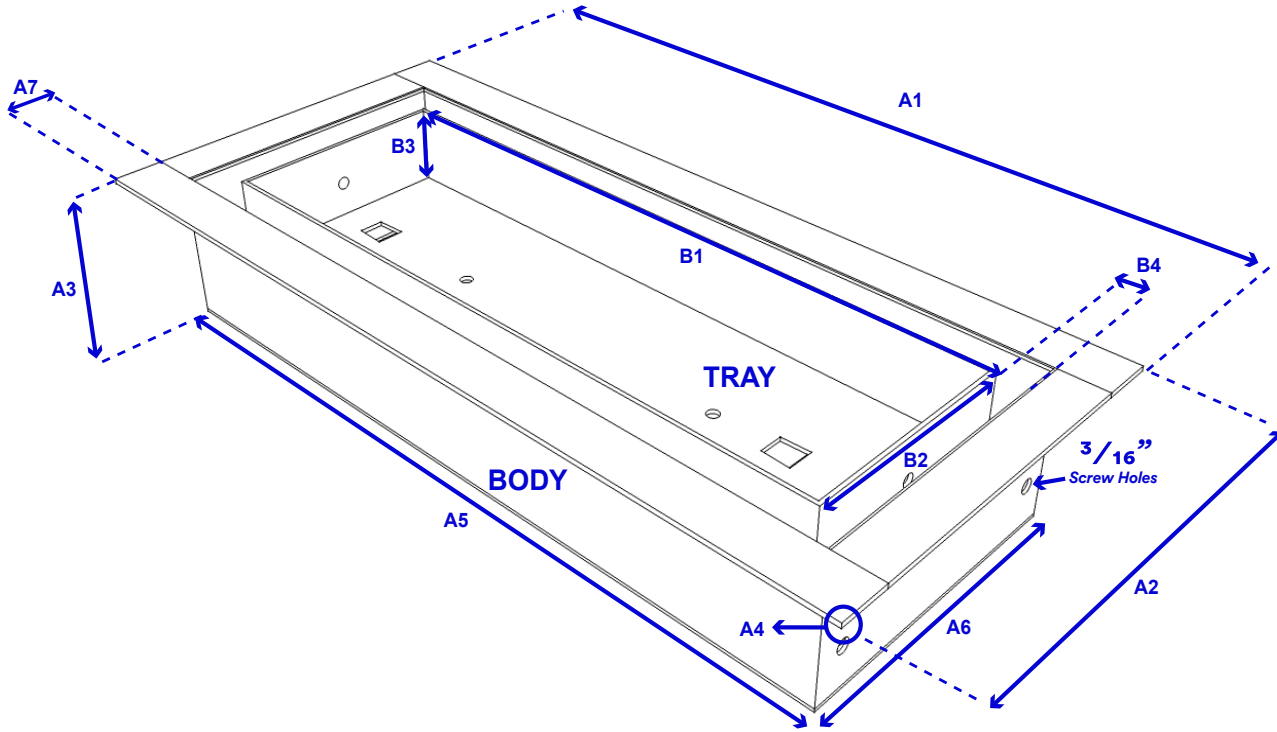

Framed OG Floor Vent [Luxe] Supply Specification Sheet

Perspective View

Component Dimensions

OG	2"X10"		2"X12"		3"X10"		4"X10"		4"X12"		4"X14"		6"X10"		6"X12"		6"x14"		8"X8"	
	Inches	MM	Inches	MM	Inches	MM	Inches	MM	Inches	MM	Inches	MM	Inches	MM	Inches	MM	Inches	MM	Inches	MM
A1	10 3/4"	273	12 3/4"	324	11"	279	11"	279	13"	330	15"	381	11"	279	13"	330	15 1/16"	383	8 7/8"	225
A2	3 1/8"	79	3 1/8"	79	4 1/16"	103	5"	127	5"	127	5"	127	7"	177	7"	177	7 1/16"	179	8 7/8"	225
A3	1 13/16"	46	1 13/16"	46	1 13/16"	46	1 13/16"	46	1 13/16"	46	1 13/16"	46	1 13/16"	46	1 13/16"	46	1 13/16"	46	1 13/16"	46
A4	1/16"	1	1/16"	1	1/32"	1	1/16"	1	1/16"	1	1/16"	1	1/16"	1	1/16"	1	1/16"	1	1/16"	1
A5	9 3/4"	247	11 3/4"	298	9 3/4"	248	9 3/4"	248	11 3/4"	298	13 3/4"	349	9 3/4"	248	11 3/4"	298	13 3/4"	349	7 3/4"	197
A6	2 1/8"	54	2 1/8"	54	2 7/8"	73	3 3/4"	95	3 3/4"	95	3 3/4"	95	5 3/4"	146	5 3/4"	146	5 3/4"	146	7 3/4"	197
A7	5/8"	16	5/8"	16	5/8"	16	5/8"	16	5/8"	16	5/8"	16	5/8"	16	5/8"	16	5/8"	16	5/8"	16
B1	8 3/4"	222	10 11/16"	271	8 11/16"	221	8 11/16"	221	10 11/16"	271	12 11/16"	322	8 11/16"	221	10 11/16"	271	12 13/16"	325	6 11/16"	170
B2	1 3/16"	30	1 7/32"	31	1 15/16"	49	2 3/4"	70	2 3/4"	70	2 3/4"	70	4 3/4"	121	4 3/4"	121	8 13/16"	224	6 11/16"	170
B3	7/8"	22	7/8"	22	7/8"	22	7/8"	22	7/8"	22	7/8"	22	7/8"	22	7/8"	22	15/16"	24	7/8"	22
B4	3/8"	10	3/8"	10	3/8"	11	7/16"	11	7/16"	11	7/16"	11	7/16"	11	7/16"	11	7/16"	11	7/16"	11

Framed OG Floor Vent [Luxe] Supply Specification Sheet

Side View

Components

Tray: Insert finished surface material. Can slide and remove to access air flow flanges.

Body: The outer shell of the vent that houses the tray. Flange located on bottom of body.

Can be installed on floors, wall and ceiling vents.

Size & Colour	2"x10"	2"x12"	3"x10"	4"x10"	4"x12"	4"x14"	6"x10"	6"x12"	6"X14"	8"X8"
Matte Black	✓	✓	✓	✓	✓	✓	✓	✓	✓	✓
Matte Grey			✓	✓						
Appliance White			✓	✓						