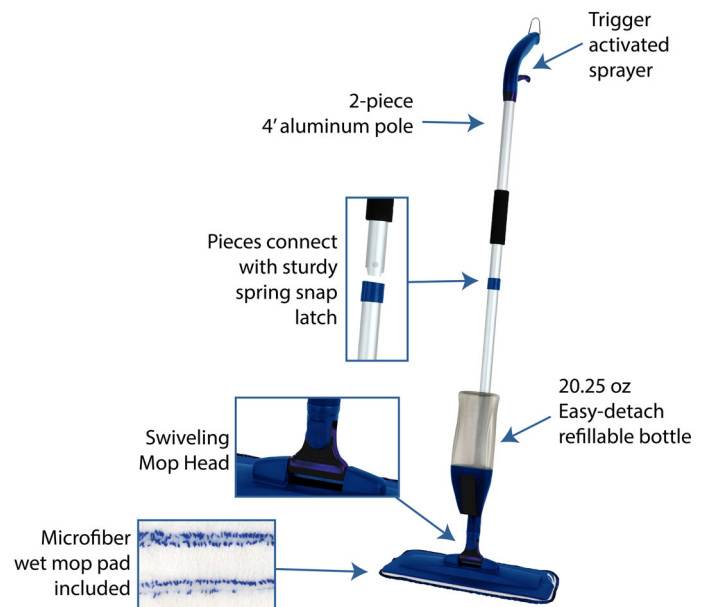

Dream Home[®] SPRAY MOP

Premium Multi-Surface Microfiber Spray Mop

Model 10044255

Safe for use on solid surface flooring types including laminate, wood, bamboo, vinyl, tile, and stone.

Item Details:

Premium Multi-Surface Microfiber Spray Mop

Dream Home Spray Mop

The Dream Home Spray Mop is a premium spray mop that provides the quick & easy convenient cartridge along with the microfiber cleaning pad. The sturdy handle and grip along with a trigger that releases a fine mist makes it quick and easy to clean your hard surface floors.

Features:

- Sturdy spray mop with easy to use trigger
- Swivel mop head with hook attachment for easy pad replacement
- 20 Oz Refill cartridge included
- 1 Washable Microfiber cleaning pad included

Sold Separately:

- Solid Surface Floor Cleaner
- Microfiber Cleaning Pads

Specifications:

Dimensions: 3.9 x 5.1 x 23.2

Article Number: DREAMSPRAYMOPKIT 10044255

Distributed By: LL Flooring, LLC
www.llflooring.com
4901 Bakers Mill Lane, Richmond, VA 23230