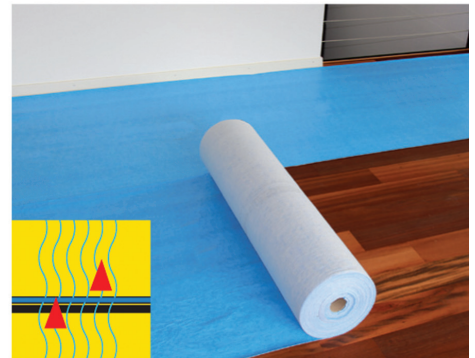

TEMPORARY FLOOR PROTECTION, SLIGHTLY ADHERENT

protects

waterproof

anti-skid

breathable

reusable

shhh![™] **floorotex** is an innovative surface protective product suitable for all types of flooring such as wood, laminate, vinyl, ceramic, carpeting, and even countertops. It is ideal for remodeling jobs as well as new construction. Made of recycled polyester fiber and polyester water-proof / breathable film with an added spray-on adhesive to hold it in place. A must for contractors, painters, furniture movers, and flooring installers.